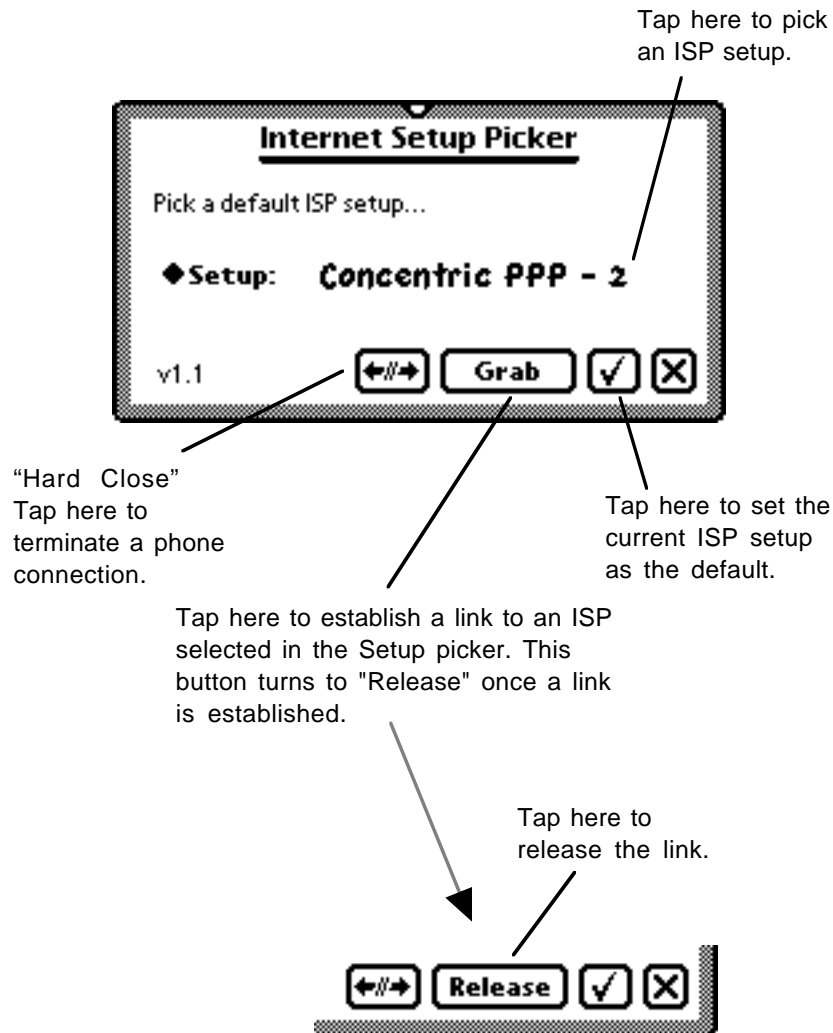

Internet Setup Picker

This is a simple Newton app that you can use to select an Internet setup and designate it as your default ISP. It also allows you to establish a link to an ISP.

Known Problems:

- If you close Internet Setup Picker immediately after tapping the “Release” button or do the hard close, Newton will post an alert and causes some other side effects.

Workaround: wait few seconds or until “Release” changes to “Grab”.